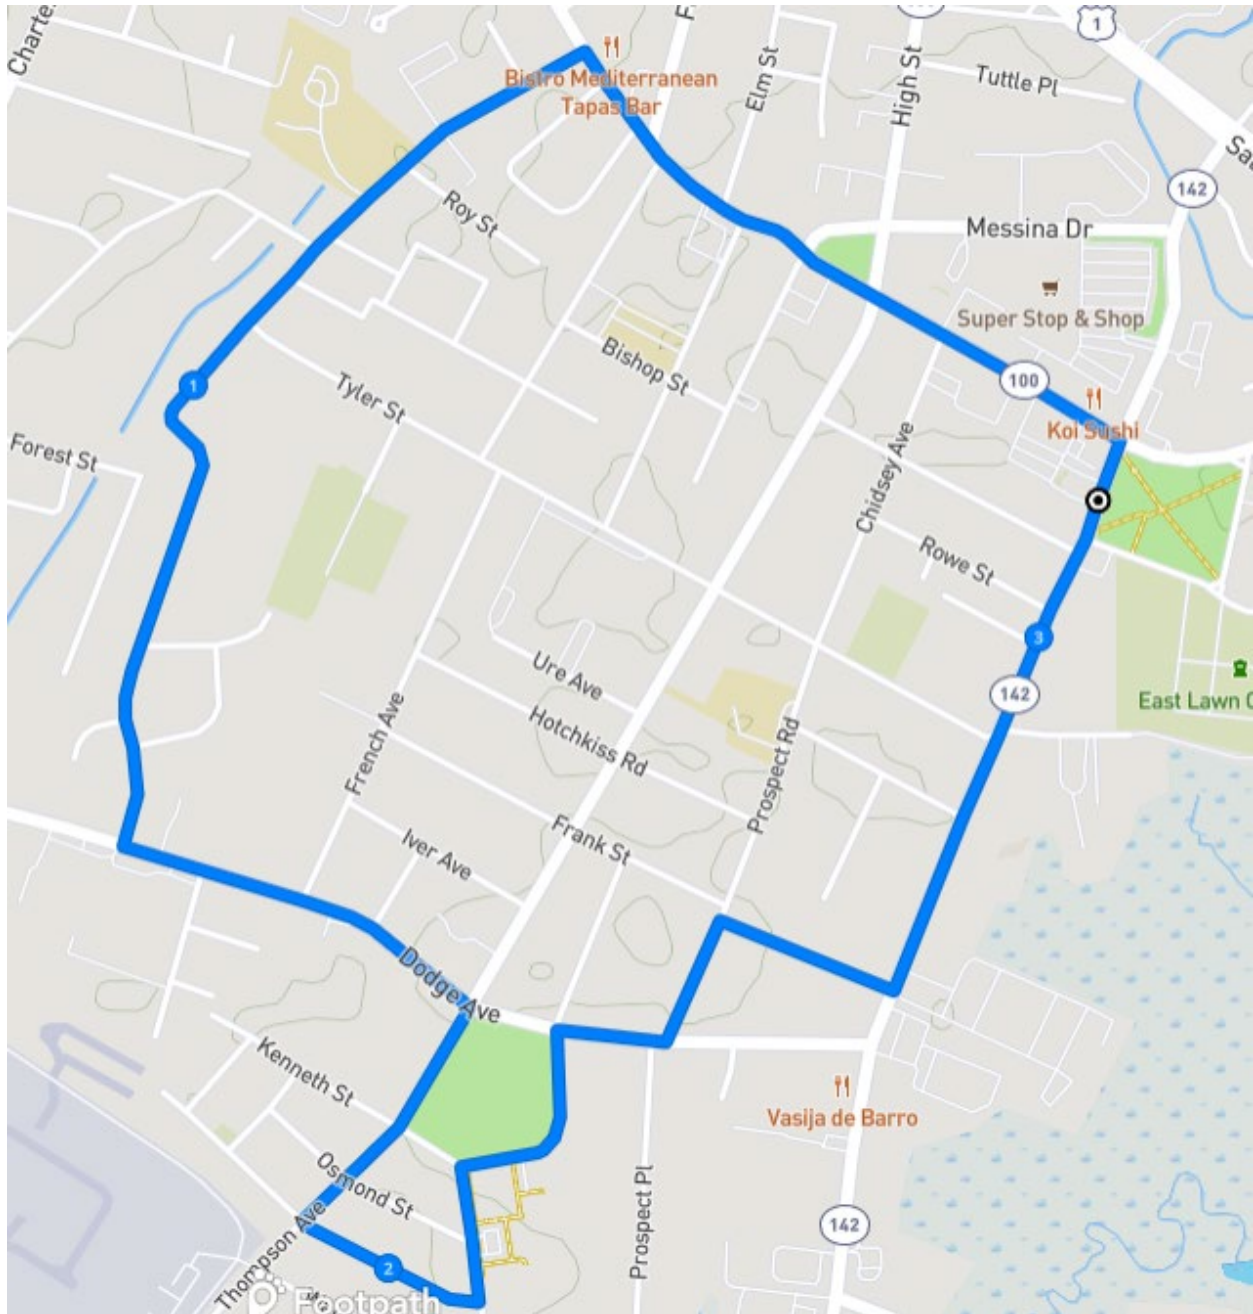

## East Haven Community Classic Road Race – Course Map

### Proposed 2023 Road Race Course

Start: At Designated Start/Finish Line on Hemingway Ave.

- Left on Main Street
- Left on Gerrish Avenue
- Left on Dodge Avenue
- Right on Thompson Avenue
- Left on Victor Street
- Left on Kenneth Street
- Right on Roma Street
- Right on Dodge Avenue
- Left on Prospect Place
- Right on Richmond Street
- Left on Hemingway

Finish: At Designated Start/Finish Line on Hemingway Ave.