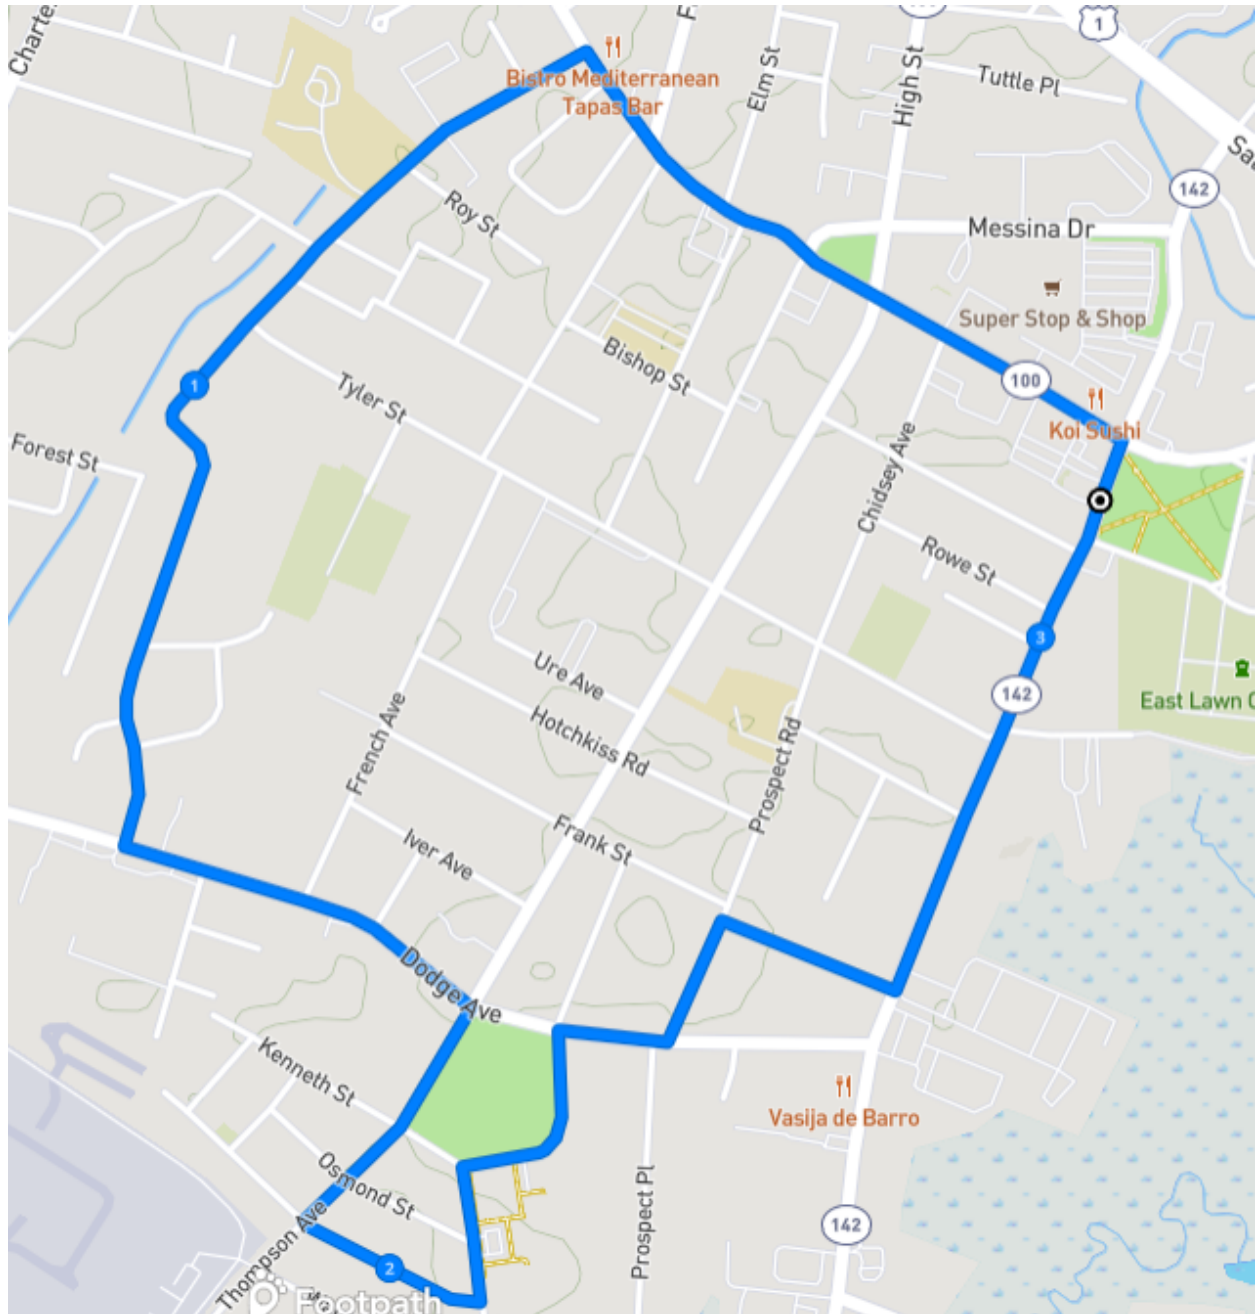

East Haven Community Classic Road Race – Course Map

East Haven 5K Road Race Course

Start: At Designated Start/Finish Line on Hemingway Ave.

Left on Main Street

Left on Gerrish Avenue

Left on Dodge Avenue

Right on Thompson Avenue

Left on Victor Street

Left on Kenneth Street

Right on Roma Street

Right on Dodge Avenue

Left on Prospect Place

Right on Richmond Street

Left on Hemingway

Finish: At Designated Start/Finish Line on Hemingway Ave.